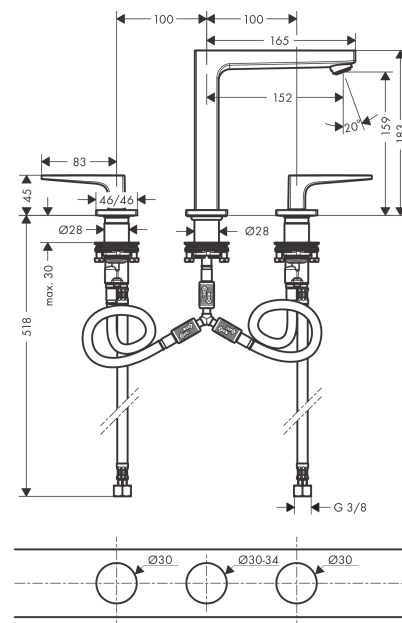

Metropol

3-hole basin mixer 160 with lever handles and push-open waste set

Surfaces: **Matt Black** Article Number: **32515670**

Description

product features

- consists of: 3-hole basin mixer, waste set
- ComfortZone 160
- projection 152 mm
- maximum flow rate at 3 bar: 5 l/min
- ceramic valves hot/ cold 90°
- suitable for continuous flow water heaters
- push-open waste set G 1¼
- material waste set: metal
- connection type: G ¾ connections
- connection dimension: DN15

Technology

Design awards

Product image

Scale drawing

Flowchart

Metropol
3-hole basin mixer 160 with lever handles and push-open waste set
 Surfaces: **Matt Black** Article Number: **32515670**

Exploded Drawing

Year of production: >07/19

Metropol

3-hole basin mixer 160 with lever handles and push-open waste set

Surfaces: **Matt Black** Article Number: **32515670**

Spare part list

Year of production: >07/19

Pos.	Description	Article Number	Price	PU
1	handle for cold water	92917670	-	1
2	handle for hot water	92916670	-	1
3	O-Ring 14x1,5	98201000	-	1
4	escutcheon	92915670	-	1
5	O-ring 33x2,5	92907000	-	1
6	handle fixing set	98932000	-	1
7	shut off unit left closing	95366000	-	1
8	shut off unit right closing	98817000	-	1
9	connection hose 400 mm M10x1	92914000	-	1
10	connection hose 450 mm M8x0,75 G3/8	97206000	-	1
11	O-ring 7x1,5	98422000	-	1
12	sealing set	95581000	-	1
13	fixing set (Ø 28)	92909000	-	1
14	spout 160 mm	93158670	-	1
15	aerator M24x1 (5 l/min)	92996000	-	1
16	service tool	95661000	-	1
17	O-ring 21x1,5	98219000	-	1
18	escutcheon for spout	92906670	-	1
19	connection hose 200 mm M10x1	92913000	-	1
20	flat seal	98749000	-	1
21	O-ring 26x4	92191000	-	1
22	hose connection angel	92905000	-	1
a	push-open waste set	50100670	-	1