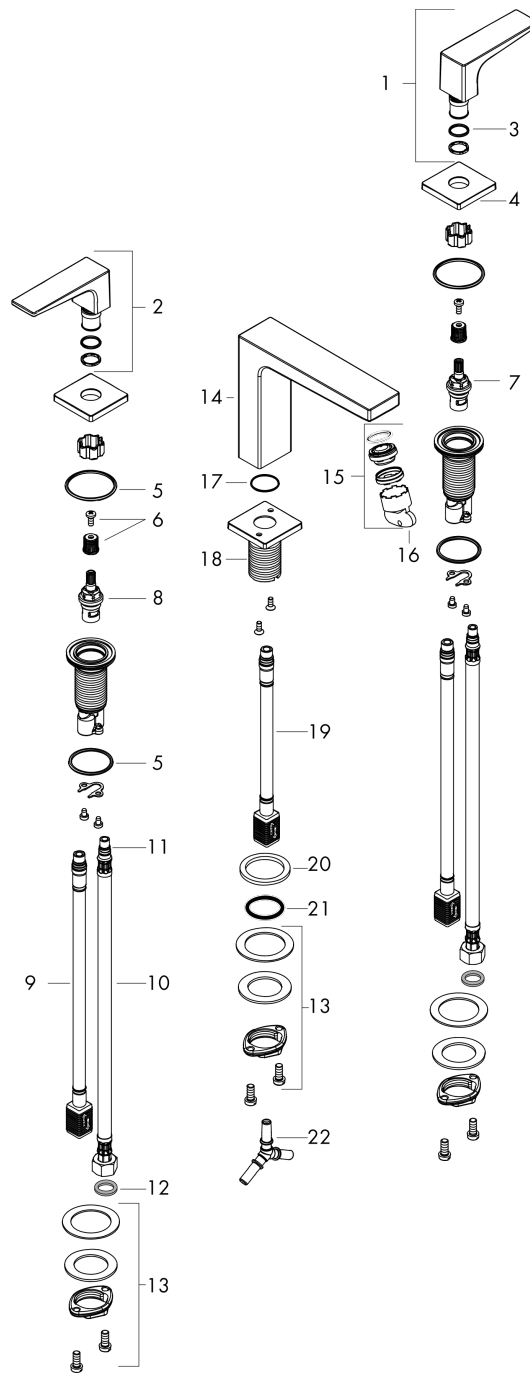

Metropol

3-hole basin mixer 160 with lever handles and push-open waste set

Surfaces: **Matt Black** Article Number: **32515670**

Description

product features

- consists of: 3-hole basin mixer, waste set
- ComfortZone 160
- projection 152 mm
- maximum flow rate at 3 bar: 5 l/min
- ceramic valves hot/ cold 90°
- suitable for continuous flow water heaters
- push-open waste set G 1¼
- material waste set: metal
- connection type: G ¾ connections
- connection dimension: DN15

Technology

Design awards

Product image

Scale drawing

Flowchart

Metropol
3-hole basin mixer 160 with lever handles and push-open waste set
 Surfaces: **Matt Black** Article Number: **32515670**

Exploded Drawing

Year of production: >07/19

Metropol

3-hole basin mixer 160 with lever handles and push-open waste set

Surfaces: **Matt Black** Article Number: **32515670**

Spare part list

Year of production: >07/19

Pos.	Description	Article Number	Price	PU
1	handle for cold water	92917670	-	1
2	handle for hot water	92916670	-	1
3	O-Ring 14x1,5	98201000	-	1
4	escutcheon	92915670	-	1
5	O-ring 33x2,5	92907000	-	1
6	handle fixing set	98932000	-	1
7	shut off unit left closing	95366000	-	1
8	shut off unit right closing	98817000	-	1
9	connection hose 400 mm M10x1	92914000	-	1
10	connection hose 450 mm M8x0,75 G3/8	97206000	-	1
11	O-ring 7x1,5	98422000	-	1
12	sealing set	95581000	-	1
13	fixing set (Ø 28)	92909000	-	1
14	spout 160 mm	93158670	-	1
15	aerator M24x1 (5 l/min)	92996000	-	1
16	service tool	95661000	-	1
17	O-ring 21x1,5	98219000	-	1
18	escutcheon for spout	92906670	-	1
19	connection hose 200 mm M10x1	92913000	-	1
20	flat seal	98749000	-	1
21	O-ring 26x4	92191000	-	1
22	hose connection angel	92905000	-	1
a	push-open waste set	50100670	-	1