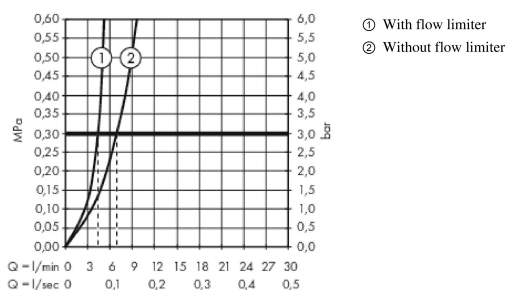

Metropol

3-hole basin mixer 160 with lever handles and push-open waste set

Surfaces: **Matt Black** Article Number: **32515670**

Description

product features

- consists of: 3-hole basin mixer, waste set
- ComfortZone 160
- projection 152 mm
- maximum flow rate at 3 bar: 5 l/min
- ceramic valves hot/ cold 90°
- suitable for continuous flow water heaters
- push-open waste set G 1¼
- material waste set: metal
- connection type: G ¾ connections
- connection dimension: DN15

Technology

Design awards

Product image

Scale drawing

Flowchart

Metropol
3-hole basin mixer 160 with lever handles and push-open waste set
 Surfaces: **Matt Black** Article Number: **32515670**

Exploded Drawing

Year of production: >07/19

Metropol

3-hole basin mixer 160 with lever handles and push-open waste set

Surfaces: **Matt Black** Article Number: **32515670**

Spare part list

Year of production: >07/19

Pos.	Description	Article Number	Price	PU
1	handle for cold water	92917670	-	1
2	handle for hot water	92916670	-	1
3	O-Ring 14x1,5	98201000	-	1
4	escutcheon	92915670	-	1
5	O-ring 33x2,5	92907000	-	1
6	handle fixing set	98932000	-	1
7	shut off unit left closing	95366000	-	1
8	shut off unit right closing	98817000	-	1
9	connection hose 400 mm M10x1	92914000	-	1
10	connection hose 450 mm M8x0,75 G3/8	97206000	-	1
11	O-ring 7x1,5	98422000	-	1
12	sealing set	95581000	-	1
13	fixing set (Ø 28)	92909000	-	1
14	spout 160 mm	93158670	-	1
15	aerator M24x1 (5 l/min)	92996000	-	1
16	service tool	95661000	-	1
17	O-ring 21x1,5	98219000	-	1
18	escutcheon for spout	92906670	-	1
19	connection hose 200 mm M10x1	92913000	-	1
20	flat seal	98749000	-	1
21	O-ring 26x4	92191000	-	1
22	hose connection angel	92905000	-	1
a	push-open waste set	50100670	-	1